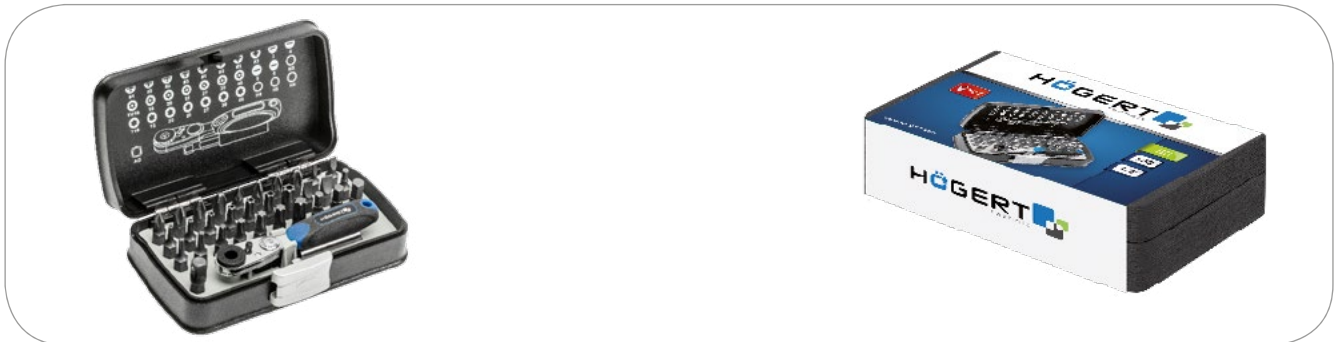

PRODUCT INFORMATION SHEET

1/4" bit set, 33-piece

Description

Set of accessories and bits for use in corded and cordless drills and impact screwdrivers.

Characteristics

- durable screwdriver bits, made of high quality S2 alloy steel
- the special SLIM profile allows the user to get into hard-to-reach areas
- ratchet mechanism with 52 teeth
- packed in a handy box

Set includes:

- ⊖ 3/ 4/ 5/ 6
 - ⊕ PH1/ PH2 x 2/ PH3
 - ⊕ PZ1/ PZ2 x 2/ PZ3
 - H3/ H4/ H5/ H6
 - T10/ T15/ T20/ T25/ T27/ T30/ T40
 - T10/ T15/ T20/ T25/ T27/ T30/ T40/ T27/ T30/ T40
- Socket adapter

Technical data

	1/4"
	33 pcs
	5 pcs
	steel

		
1/4"	HT1R460	5901867178466