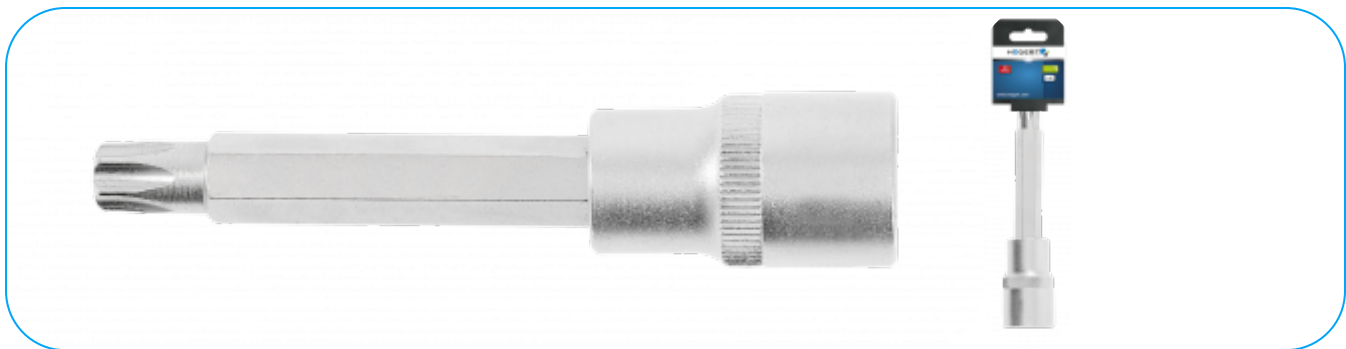

### Pin wrench TORX T55 1/2" 100mm

#### Opis Produktu

Key designed to work with a ratchet or handle.

#### Charakterystyka

- size 1/2"
- socket made from high-quality alloy steel
- bit made of high quality S2 alloy steel
- drop-forged
- manufactured in accordance with the European standard DIN 3120
- hardness 58-60 HRC