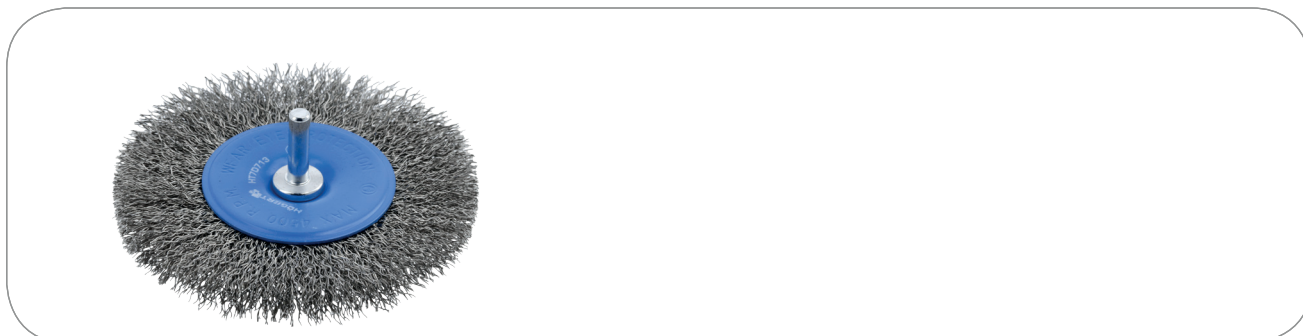

PRODUCT INFORMATION SHEET

Wheel brush with arbor

Characteristics

- for drilling machine;
- steel wire;
- equipped with thick, high quality knotted wire, which allows for high efficiency during cleaning and other work;
- wire diameter 0.3 mm;
- max. rotation 4500 RPM;
- ideal for cleaning welds, surface cleaning, rust removal, paint removal and many more.

Technical data

HT7D713	5902801282614	Ø 100 mm	1 pc.	12 pcs.

**Högert Technik GmbH, Pariser Platz 6a,
10117 Berlin, Deutschland**

Producent/ Manufacturer/ Hersteller/

Произведено для:

PL GTV Poland sp. z o.o. sp.k., ul. Przejazdowa 21
05-800 Pruszków, Polska/ Poland/ Polen/ Польша

Importer/ Импортёр:

Организация уполномоченная принимать претензии по качеству товара:

RU ООО «ГТВ РУС» 140073 Московская область, Люберецкий район, Поселок Томилино Микрорайон «Птицефабрика», Лит. 7А; info@hoegert.ru

HR GTV Croatia d.o.o.; Kovinska 4s, 10000 Zagreb, Hrvatska

Distributor:

BR GTV Brasil Comércio, Importação e Exportação EIRELI Rua William Booth 500 - Boqueirão Curitiba - Paraná, CEP: 81650-120, Brasil