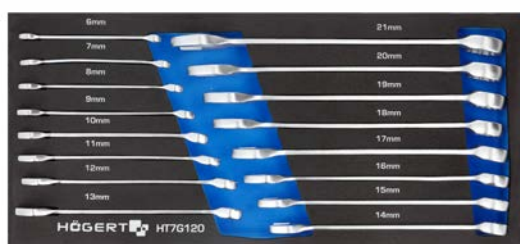

PRODUCT INFORMATION SHEET

Combination wrench set

Characteristics

- HT1W406 to HT1W421 combination wrenches;
- made from high-quality CrV alloy steel;
- size range: 6 - 21 mm;
- technical foam.

Technical specifications

HT7G120	5902801231346	39,5 x 18 cm

EVA

**Hөгert Technik GmbH, Pariser Platz 6a,
10117 Berlin, Deutschland**

Producent/ Manufacturer/ Hersteller/

Произведено для:

PL GTV Poland sp. z o.o. sp.k., ul. Przejazdowa 21
05-800 Pruszków, Polska/ Poland/ Polen/ Польша

Importer/ Импортёр:

Организация уполномоченная принимать претензии
по качеству товара:

RU ООО «ГТВ РУС» 140073 Московская область,
Люберецкий район, Поселок Томилино Микрорайон
«Птицефабрика», Лит. 7А; info@hoegert.ru.

HR GTV Croatia d.o.o.; Kovinska 4s, 10000 Zagreb, Hrvatska

Distributor:

BR GTV Brasil Comércio, Importação e Exportação EIRELI
Rua William Booth 500 - Boqueirão
Curitiba - Paraná, CEP: 81650-120, Brasil