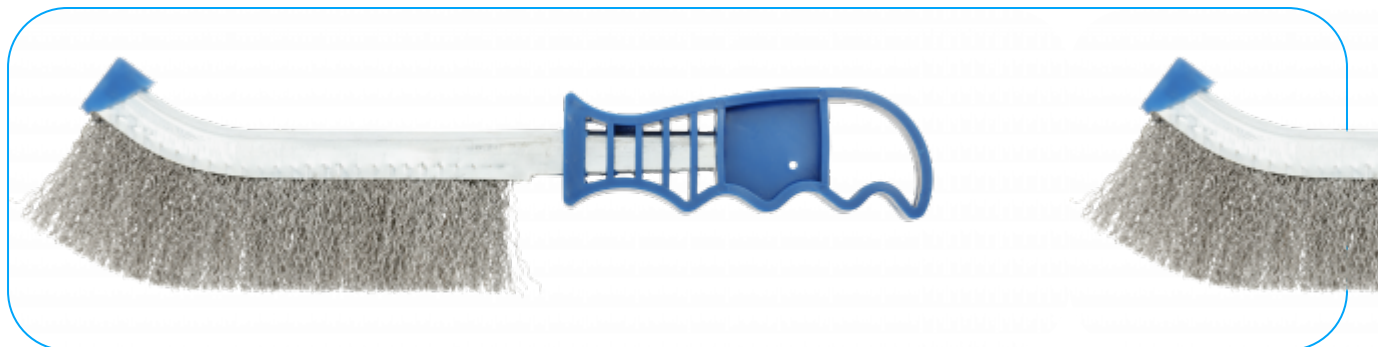

KARTA PRODUKTOWA

250 mm handle steel brush, 0.3mm

Opis Produktu

A hand brush is a high-quality tool designed for scrubbing and cleaning metal surfaces. Hard steel fibres effectively remove rust, paint and other contaminants, restoring the metal surface to its original appearance. The optimal total brush length of 250 mm allows for easy manoeuvring and access to hard-to-reach places. It is an indispensable tool in the workshop of every professional and enthusiast of renovation and restoration work.

Charakterystyka

- bristle and stem material: stainless steel;
- handle material: plastic;
- number of rows: 1;
- total length: 250 mm.

Dane techniczne

			
HT7D750	5902801432569	0	

Högert Technik GmbH, Pariser Platz 6a, 10117 Berlin, Deutschland